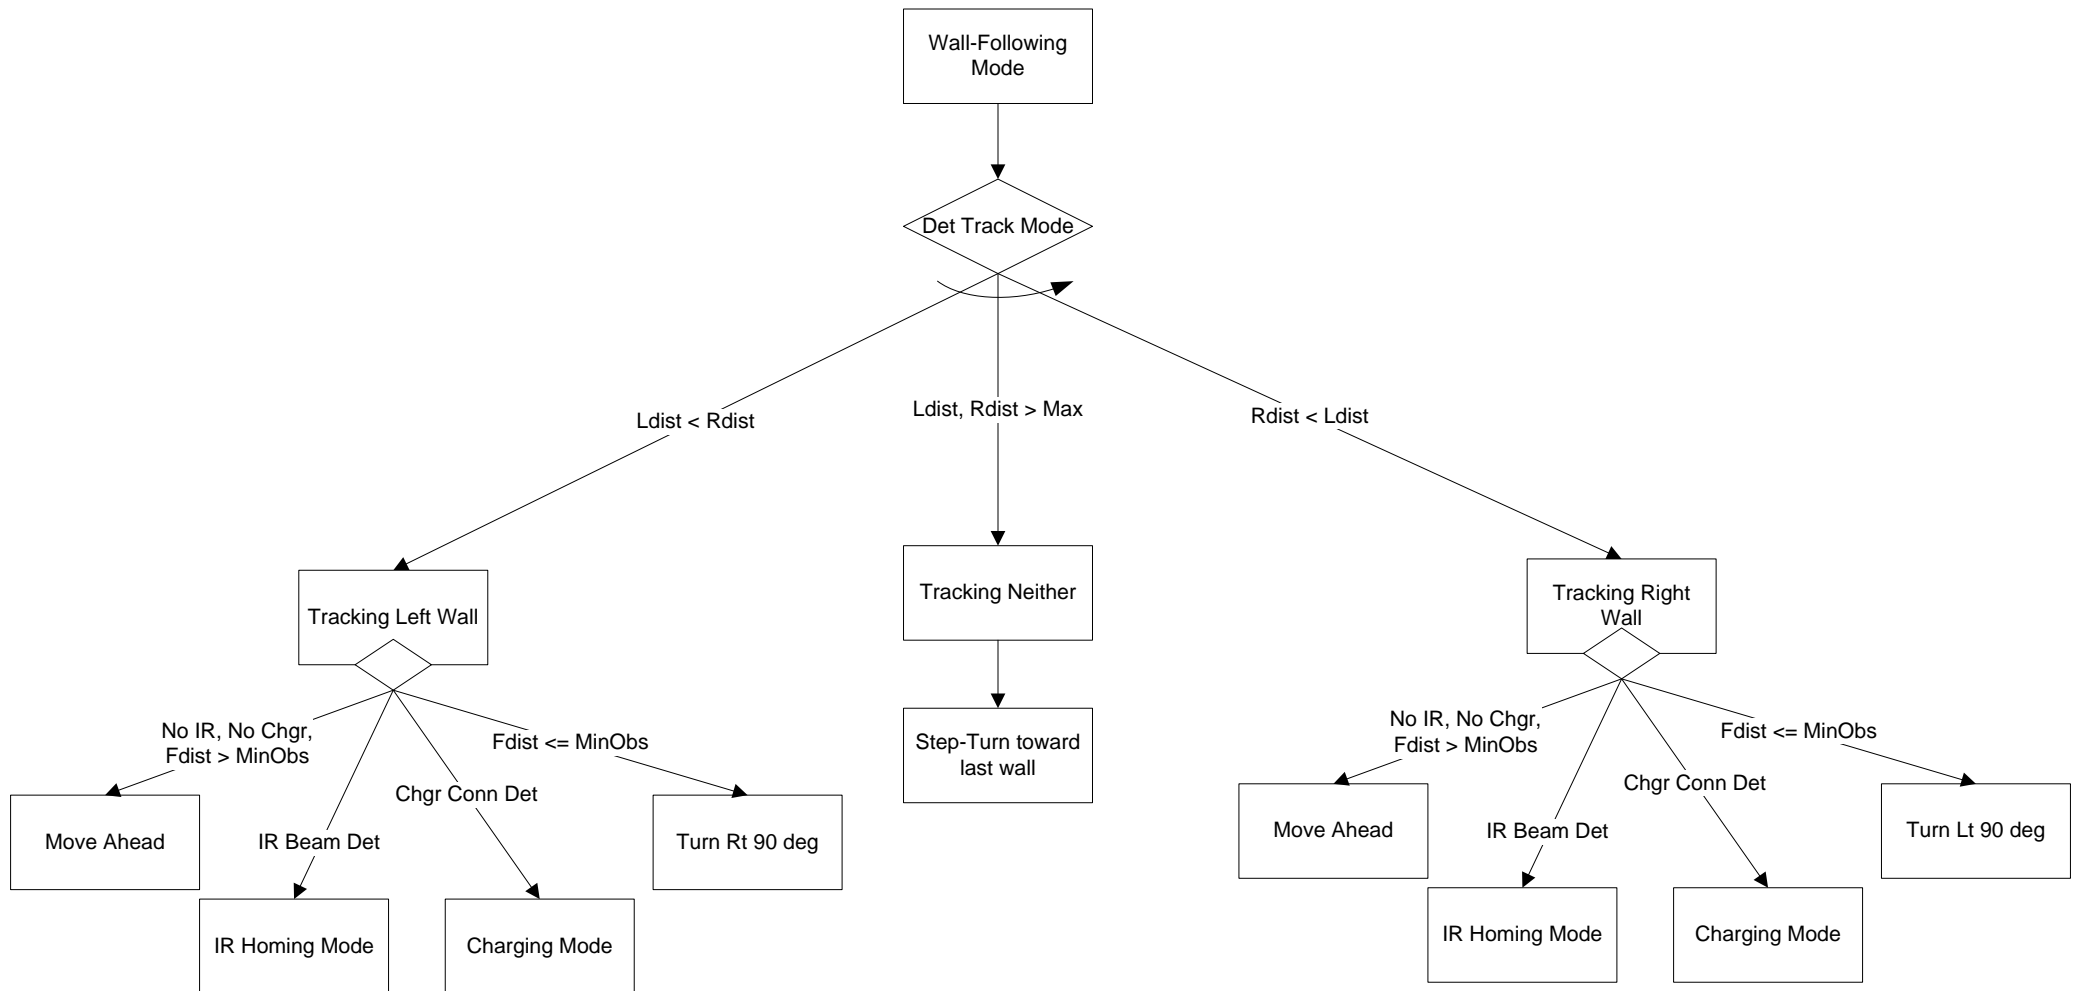

Wall-E2 System Structure Chart

Created 03/07/17, Updated 03/29/17

Wall-Following Mode

Updated 03/29/17

IR Homing Mode

Updated 03/29/17

Charging Mode
Updated 03/29/17

Tracking