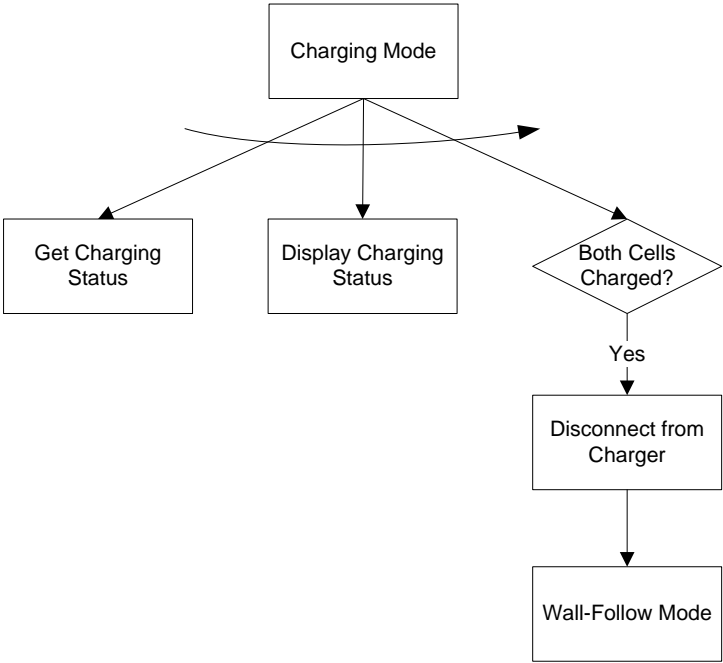

Wall-E2 System Structure Chart

Created 03/07/17, Updated 03/29/17

Wall-Following Mode

Updated 03/29/17

IR Homing Mode

Updated 03/29/17

Charging Mode
Updated 03/29/17

Tracking